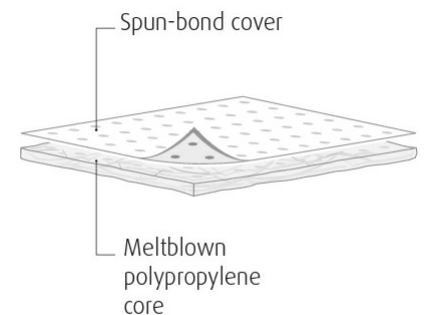

Lubetech Medium Weight Single Lam Oil Only Pads 50cm x 40cm

Features:

The absorbent is made up of two layers that are sonically bonded together

Top layer is made of a low lint, durable spun-bond polypropylene

Core/base layer is made from high loft meltblown fibres

Low linting

Easy-tear perforations let you take only what you need so you use less and save money

This product is also available unboxed in bagged form, add BA to the end of the code when enquiring and ordering

Specifications:

Brand	Lubetech
Product Category	Absorbents
Product Type	Pad
Liquids Absorbed	Oil Only
Grade/Weight	Medium Weight
Color/Colour	White
Package Count	100
Product Width (cm)	50
Product Length (cm/m)	40
Construction	Single Laminated
Bonded	Yes
Perforations	Yes
Absorbency (Ltr)	80

Logistics:

Shipping Weight (Kg)	12.67
Pallet Count	42
Pallet Dimensions (cm/m)	120 x 100 x 2200
Tariff Code	56031490

Specifications:

Logistics:

Application A perfectly balanced product for everyday spill situations, including wiping. Designed to repel water and absorb and retain only the hydrocarbon based fluids, such as engine oil, petrol, diesel and other petrochemicals.