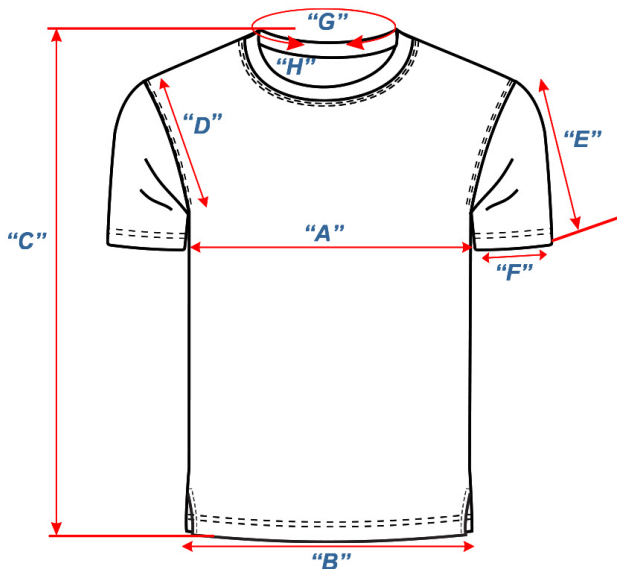

Garment size chart

Measurement	XS	S	M	L	XL	2XL	3XL	4XL	5XL	Tolerance
A 1/2 chest	48	51	54	56	58	61	63			+/-1.0
B 1/2 bottom	48	51	54	56	58	61	63			+/-1.0
C Body length back	70	72	74	77	82	84	86			+/-1.0
D 1/2 armhole	22	24	26	28	30	32	33			+/-1.0
E Sleeve length inc shoulder	32	35	38	40	41	43	45			+/-0.5
F Sleeve opening	16	17	18	19	20	21	22			+/-0.5
G Neck opening	13.5	14	15	15.5	16	17	18			+/-0.5
H Neck drop	5	5	5	5	5	5	5			+/-0.5

1. All sizes are in inches except marked 2. All size of garments must be within tolerance limit

Garment markings

01803 834266

sales@eurosafe.ltd.uk

Visit us online at eurosafe.ltd.uk

Eurosafelimited
8a Hauley Road
Dartmouth
TQ6 9AA